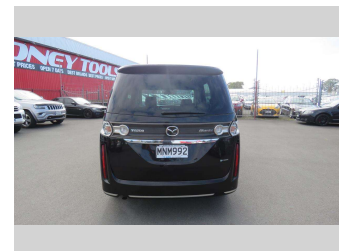

2011 Mazda Biante

Purchase Price **Auction**
Includes GST, Registration & Licensing

Buy the car you want with Finance Now

Confidence for the road ahead.

Top features

- » ABS Brakes
- » Air Bag(s)
- » Alloys
- » Central Locking
- » Electric Mirrors
- » Electric Windows
- » Keyless Start
- » Power Steering
- » Remote Locking
- » Reversing Camera
- » Spoiler

Body Style
5 door, Van

Odometer
225,960 km

Engine
1990 cc, Internal Combustion

Fuel Type
Petrol

Transmission
Auto

Wheels
-

VIN
7AT0C145X19216695

Interior
-