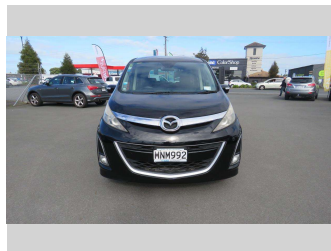

2011 Mazda Biante

Purchase Price **Auction**
Includes GST, Registration & Licensing

Buy the car you want with Finance Now

Confidence for the road ahead.

Top features

- » ABS Brakes
- » Air Bag(s)
- » Alloys
- » Central Locking
- » Electric Mirrors
- » Electric Windows
- » Keyless Start
- » Power Steering
- » Remote Locking
- » Reversing Camera
- » Spoiler

Body Style
5 door, Van

Odometer
225,960 km

Engine
1990 cc, Internal Combustion

Fuel Type
Petrol

Transmission
Auto

Wheels
-

VIN
7AT0C145X19216695

Interior
-

Safety
-

Reg No.
MNM992

Ext Colour
Black

History
Ex-Overseas, 1 owner

Seats
8 seats

CO2 Emissions
-

Energy Economy
-

Stock ID: 86196