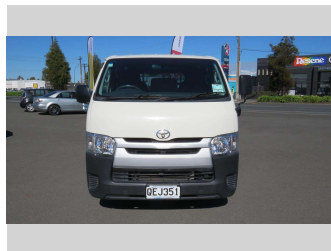

2007 Toyota Regius ACE

Purchase Price **Auction**
Includes GST, Registration & Licensing

Buy the car you want with Finance Now

Confidence for the road ahead.

Top features

- » ABS Brakes
- » Air Bag(s)
- » Air Conditioning
- » Central Locking
- » Power Steering
- » Towbar

Body Style
4 door, Van

Odometer
222,153 km

Engine
1990 cc, Internal Combustion

Fuel Type
Petrol

Transmission
Auto, Rear Wheel

Wheels
-

VIN
7AT0H63TX16057126

Interior
-

Safety
-

Reg No.
JWE479

Ext Colour
White

History
Ex-Overseas, 1 owner

Seats
3 seats

CO2 Emissions
-

Energy Economy
-

Stock ID: 86186