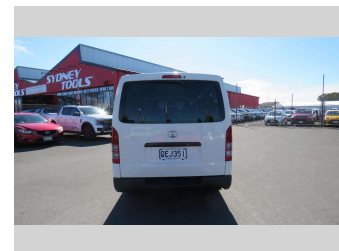

2007 Toyota Regius ACE

Purchase Price **Auction**
Includes GST, Registration & Licensing

Buy the car you want with Finance Now

Confidence for the road ahead.

Top features

- » ABS Brakes
- » Air Bag(s)
- » Air Conditioning
- » Central Locking
- » Power Steering
- » Towbar

Body Style
4 door, Van

Odometer
222,153 km

Engine
1990 cc, Internal Combustion

Fuel Type
Petrol

Transmission
Auto, Rear Wheel

Wheels
-

VIN
7AT0H63TX16057126

Interior
-

Safety
-

Reg No.
JWE479

Ext Colour
White

History
Ex-Overseas, 1 owner

Seats
3 seats

CO2 Emissions
-

Energy Economy
-

Stock ID: 86186