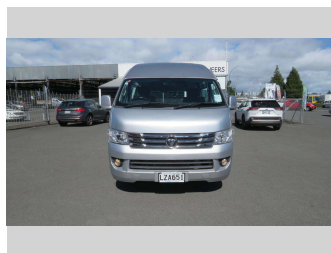

2019 Foton View Cs2 CS2 EURO 5 2.8D/5MT

Purchase Price
Includes GST, Registration & Licensing

Auction

Buy the car you want with Finance Now

Confidence for the road ahead.

Top features

- » ABS Brakes
- » Air Bag(s)
- » Air Conditioning
- » Alloys
- » Central Locking
- » Electric Mirrors
- » Electric Windows
- » Parking Sensors
- » Power Steering
- » Remote Locking
- » Reversing Camera
- » Turbo

Body Style
4 door, Van

Odometer
115,869 km

Engine
2776 cc

Fuel Type
Diesel

Transmission
5-Speed Manual

Wheels
-

VIN
LVAC2ZBB5HS012775

Interior
-

Safety

Based on 2023 VSRR rating

Reg No.
LZA651

Ext Colour
Silver

History
NZ New, 1 owner

Seats
2 seats

CO2 Emissions
★☆☆☆☆
270 grams/km

Energy Economy
★☆☆☆☆
Annual fuel cost of \$4,060
10.7L per 100km